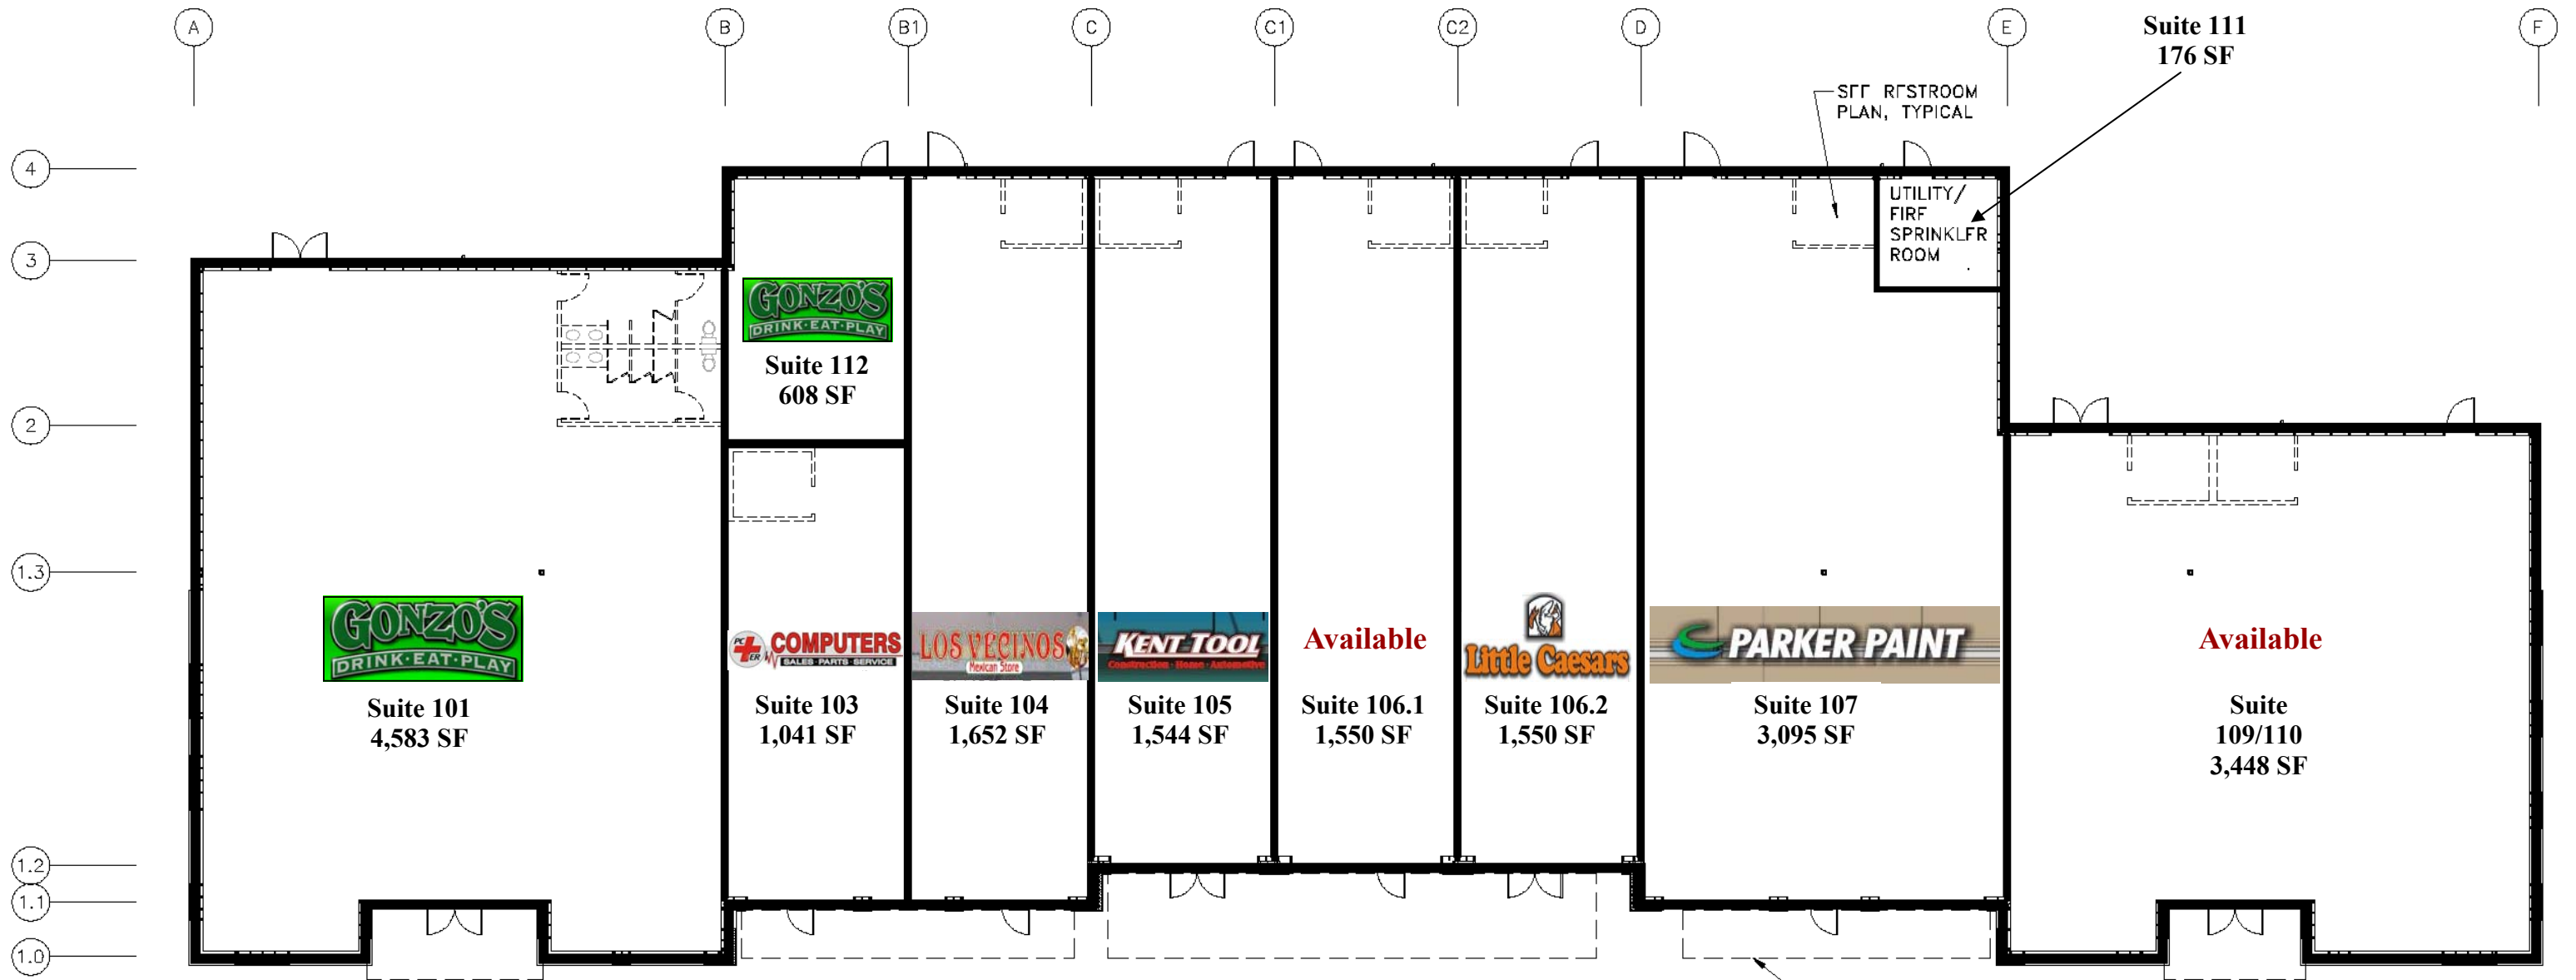

# LAKE MERIDIAN STATION

## FLOOR PLAN

1/16" = 1'-0"

15423 SE 272nd Street  
Kent, WA 98042

\*\*All square footages were field measured April 2007 per BOMA Standards by Mark Munding\*\*